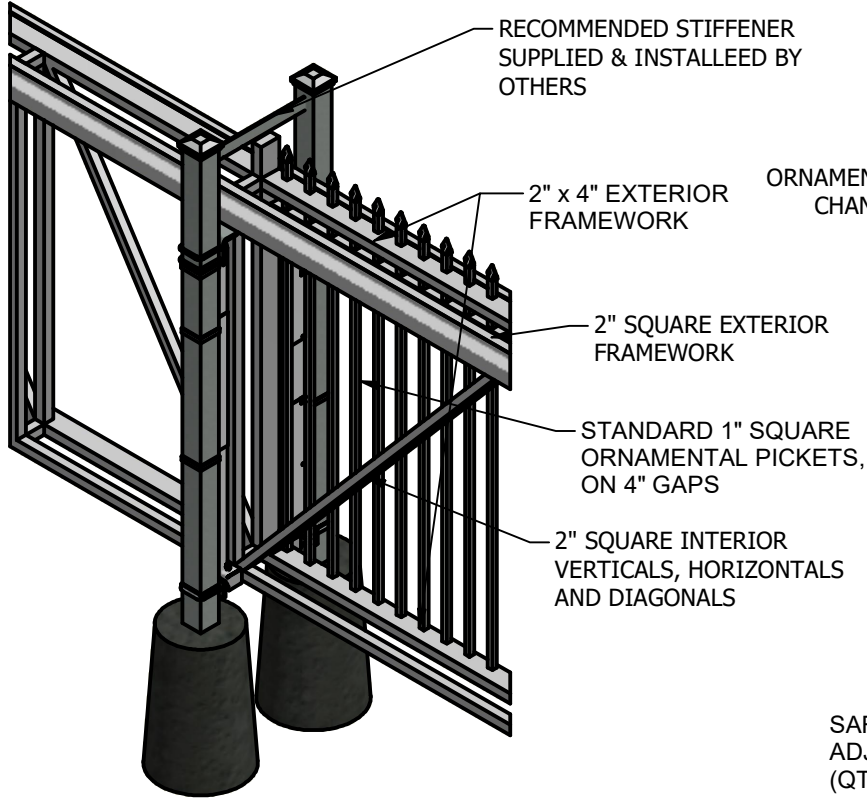

⚠ ALL ORNAMENTAL GATES SUPPLIED WITH UL325 COMPLIANT MESH NOT SHOWN FOR CLARITY.

**ORNAMENTAL DETAIL**

STANDARD GATE HEIGHTS
3 FT. - 7 IN.
5 FT. - 7 IN.
6 FT. - 7 IN.
7 FT. - 7 IN.