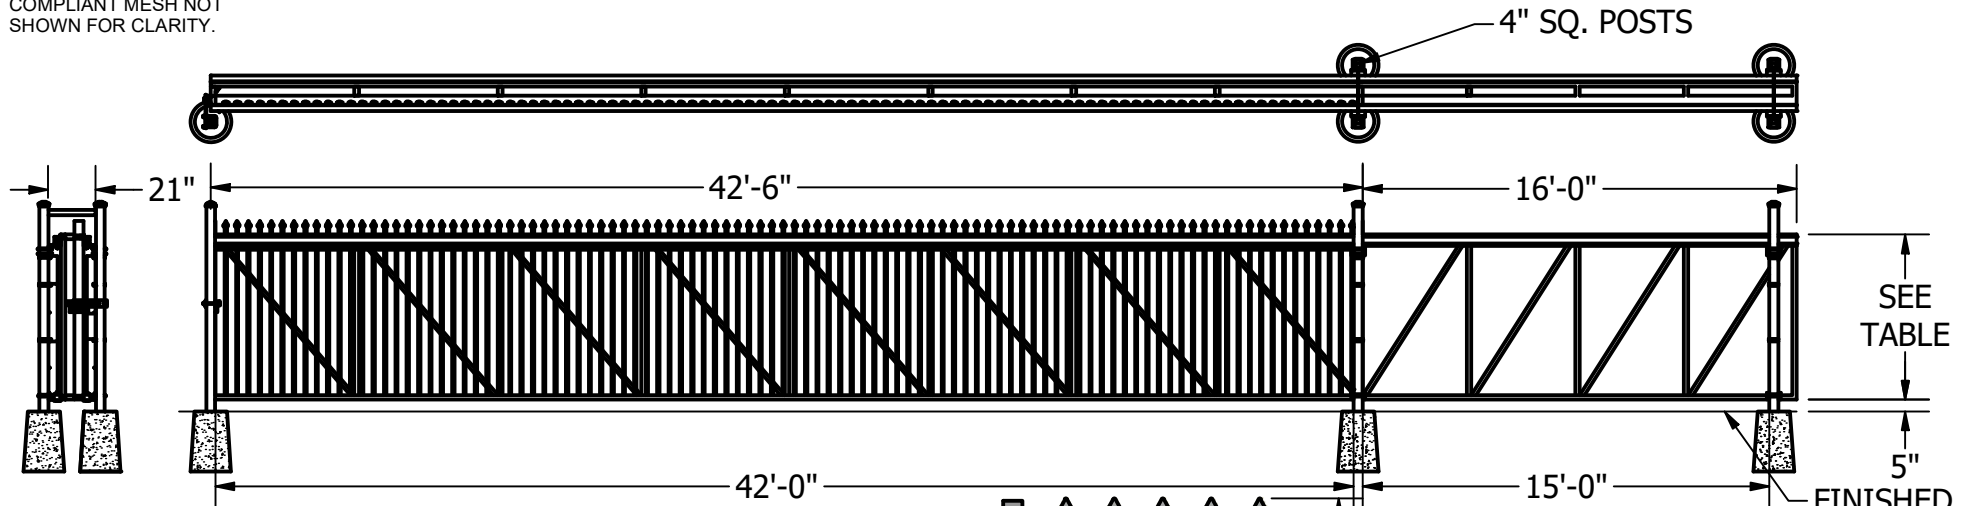

⚠ ALL ORNAMENTAL GATES SUPPLIED WITH UL325 COMPLIANT MESH NOT SHOWN FOR CLARITY.

**ORNAMENTAL DETAIL**

STANDARD GATE HEIGHTS
3 FT. - 7 IN.
5 FT. - 7 IN.
6 FT. - 7 IN.
7 FT. - 7 IN.