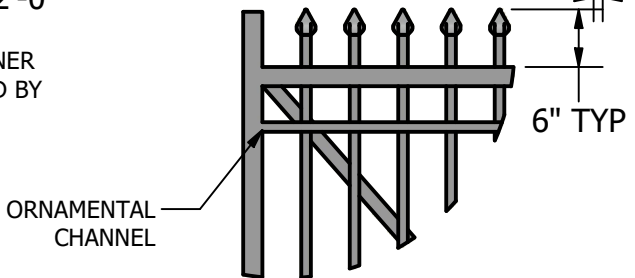

⚠ ALL ORNAMENTAL GATES SUPPLIED WITH UL325 COMPLIANT MESH NOT SHOWN FOR CLARITY.

**ORNAMENTAL DETAIL**

STANDARD GATE HEIGHTS
3 FT. - 7 IN.
5 FT. - 7 IN.
6 FT. - 7 IN.
7 FT. - 7 IN.