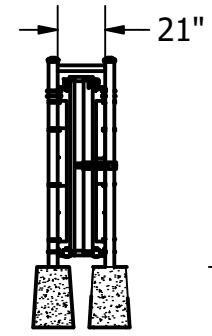

⚠ ALL ORNAMENTAL GATES SUPPLIED WITH UL325 COMPLIANT MESH NOT SHOWN FOR CLARITY.

STANDARD GATE HEIGHTS	
3 FT. - 7 IN.	
5 FT. - 7 IN.	
6 FT. - 7 IN.	
7 FT. - 7 IN.	