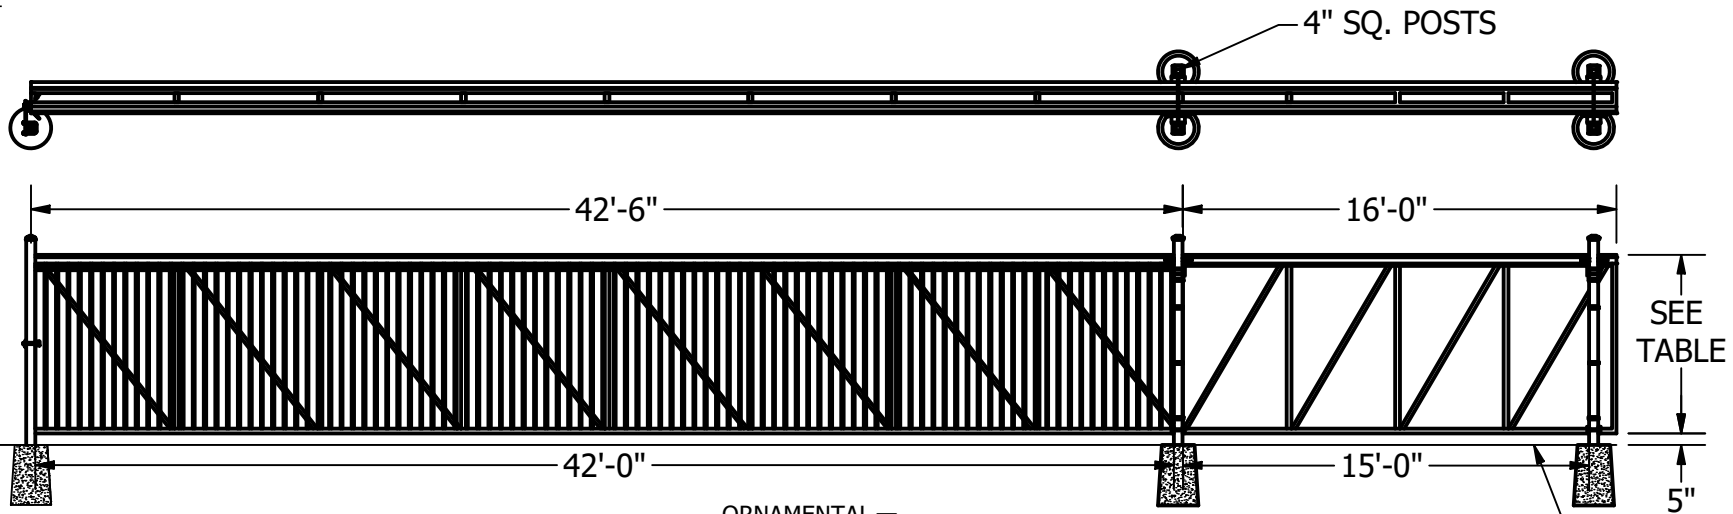

⚠ ALL ORNAMENTAL GATES SUPPLIED WITH UL325 COMPLIANT MESH NOT SHOWN FOR CLARITY.

STANDARD GATE HEIGHTS	
3 FT. - 7 IN.	
5 FT. - 7 IN.	
6 FT. - 7 IN.	
7 FT. - 7 IN.	