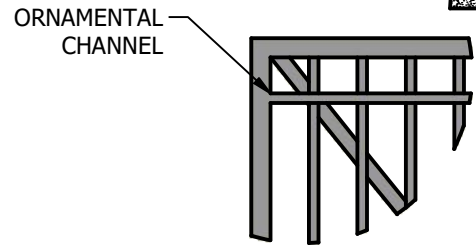

⚠ ALL ORNAMENTAL GATES SUPPLIED WITH UL325 COMPLIANT MESH NOT SHOWN FOR CLARITY.

STANDARD GATE HEIGHTS	
3 FT. - 7 IN.	
5 FT. - 7 IN.	
6 FT. - 7 IN.	
7 FT. - 7 IN.	