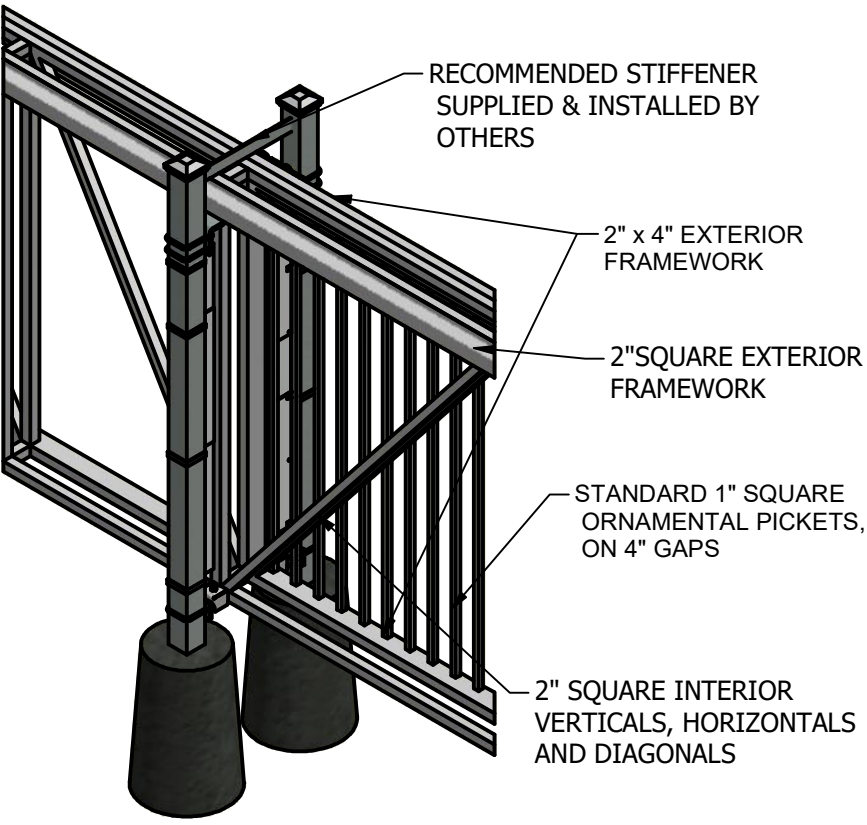

⚠ ALL ORNAMENTAL GATES SUPPLIED WITH UL325 COMPLIANT MESH NOT SHOWN FOR CLARITY.

STANDARD GATE HEIGHTS	
3 FT. - 7 IN.	
5 FT. - 7 IN.	
6 FT. - 7 IN.	
7 FT. - 7 IN.	