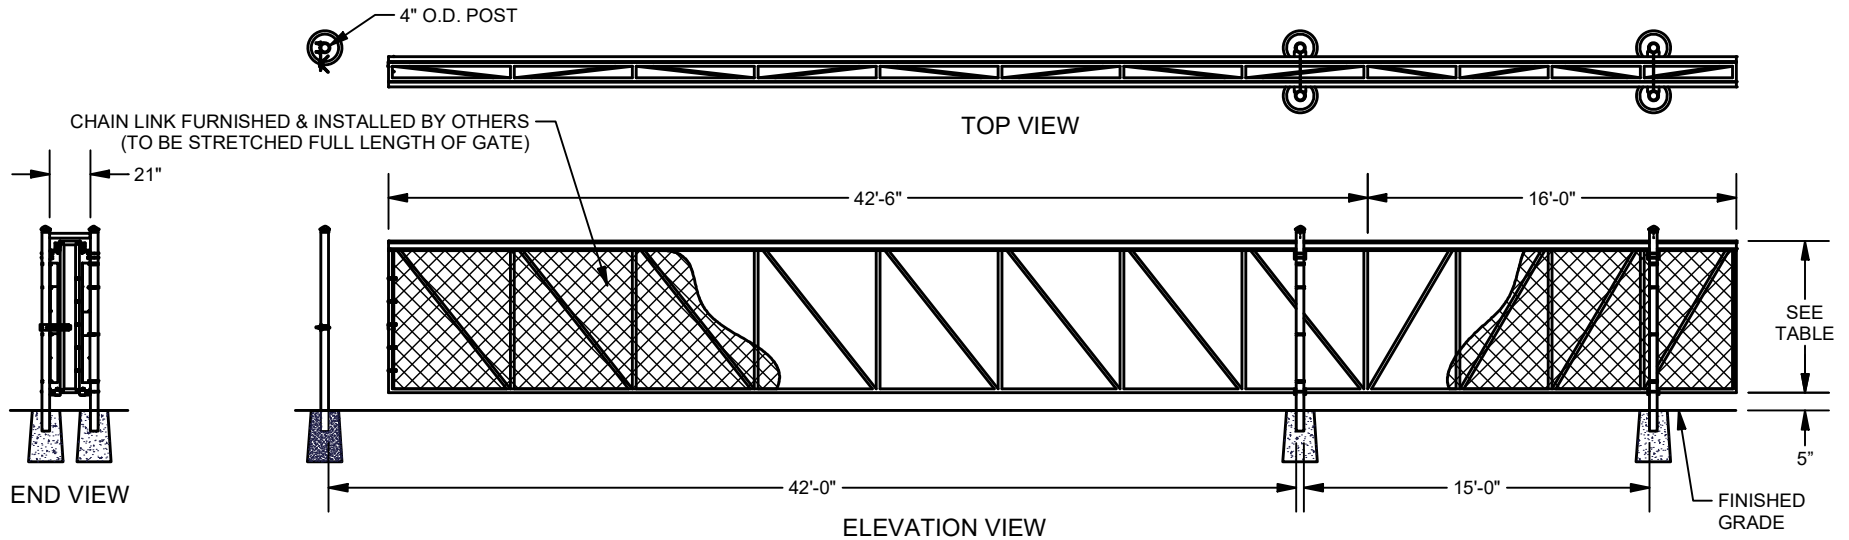

PRO ACCESS SYSTEMS Pro Access 116 Paul Street Elburn, IL 60119 (630) 426-0022		JOB NAME:	DATE:
DRAWN BY: DXS	DATE: 01/24/19 SCALE: NTS	CUSTOMER:	P.O. #:
DRAWING NAME: MICRO-BOX 42'		SIGNATURE:	

STANDARD GATE HEIGHTS
5 FT. - 7 IN.
6 FT. - 7 IN.
7 FT. - 7 IN.