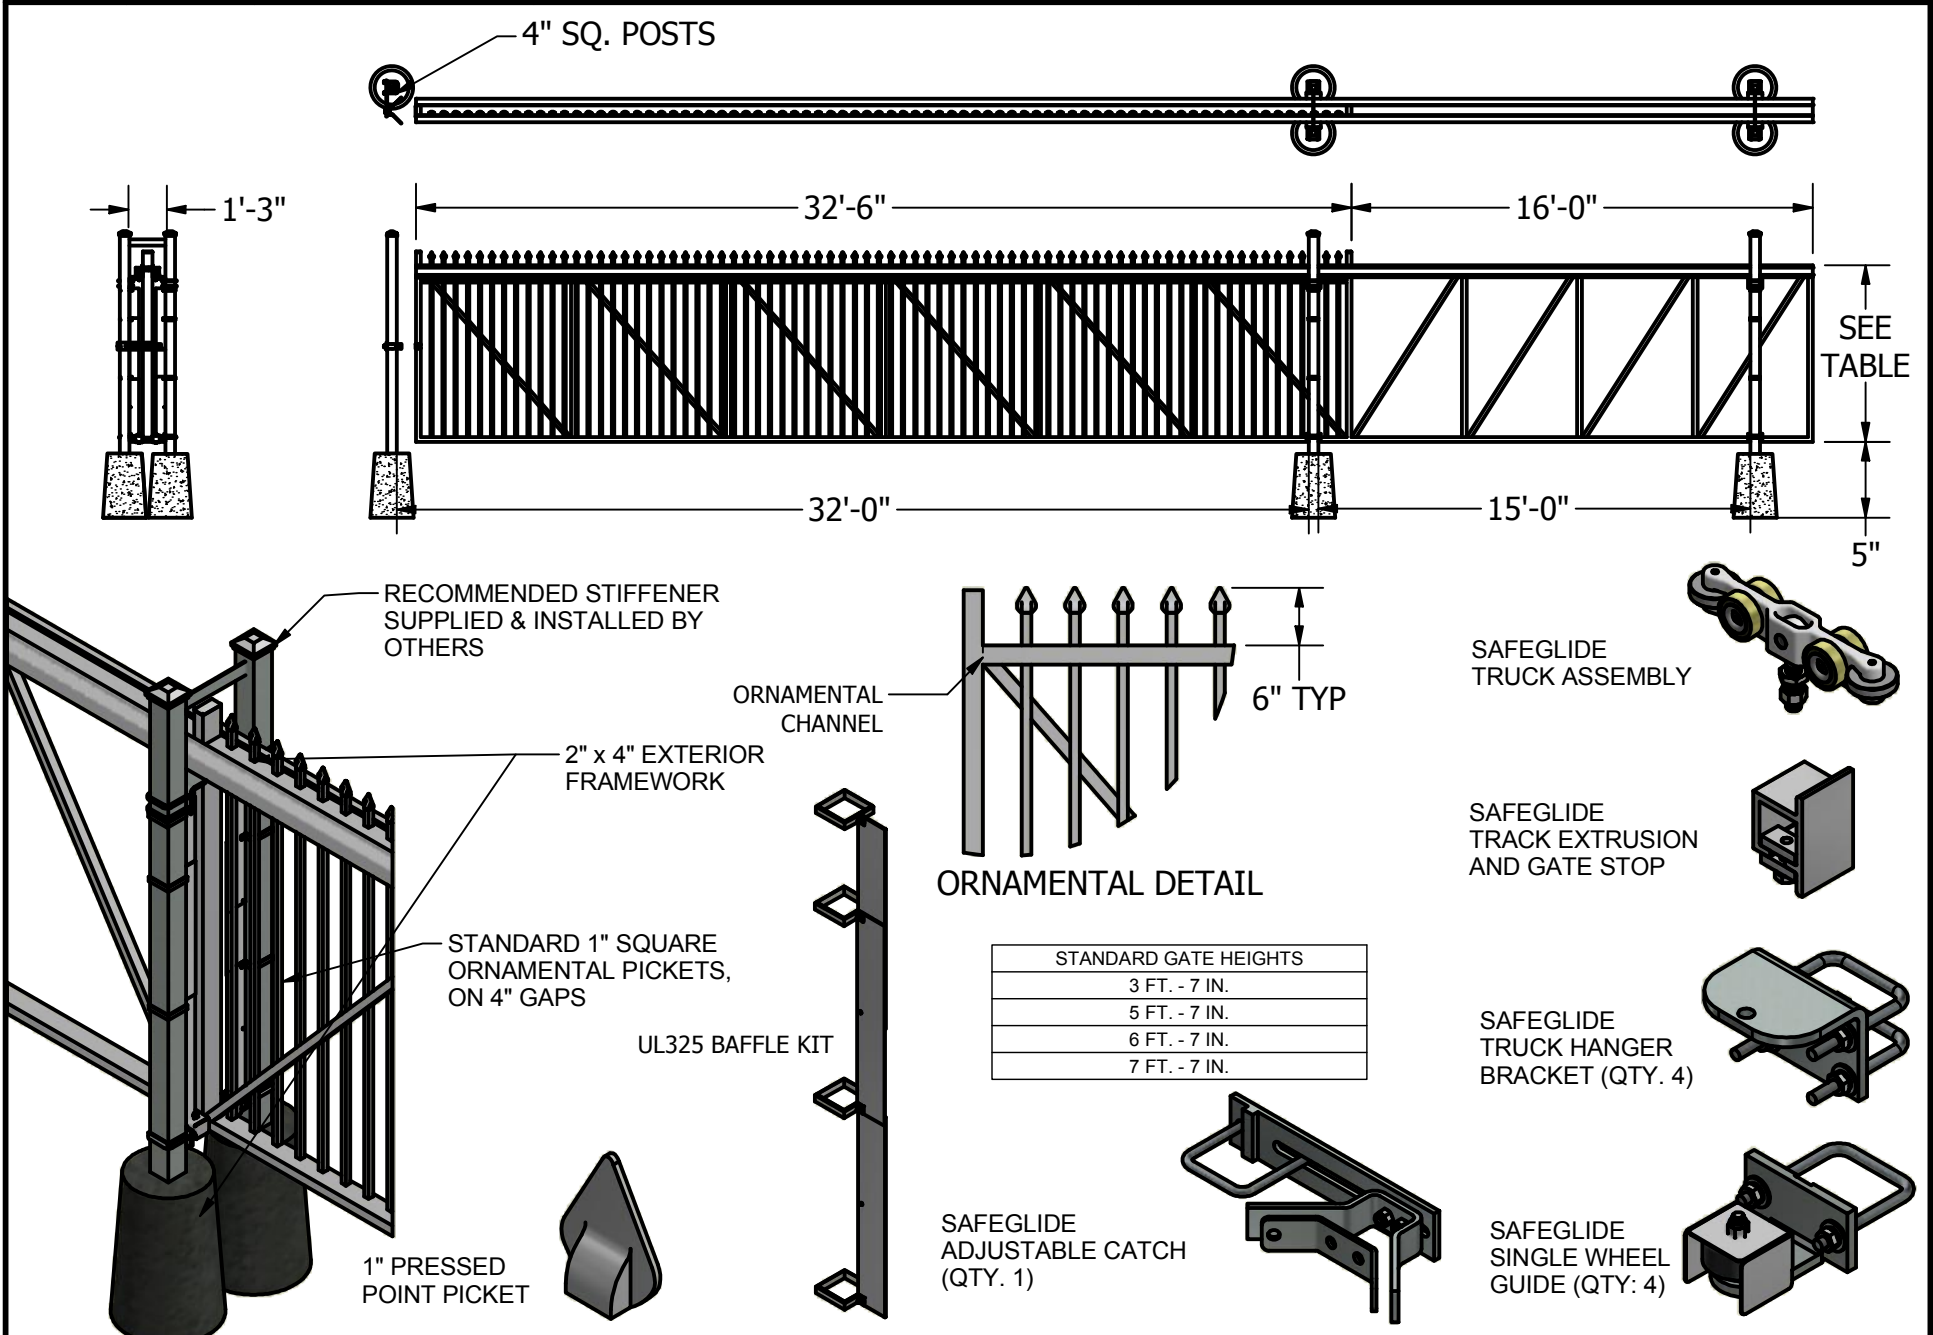

PRO ACCESS SYSTEMS Pro Access 116 Paul Street Elburn, IL 60119 (630) 426-0022		JOB NAME:	DATE:
DRAWN BY: IL	DATE: 7/19/2018	DRAWING NAME: 82 ORNAMENTAL 32'	P.O. #:
SCALE:	CUSTOMER:		SIGNATURE:

NOTE: GATES 10' HIGH AND UP ARE MANUFACTURED IN TWO PIECES AND REQUIRE FIELD ASSEMBLY. CONTACT PRO ACCESS FOR ADDITIONAL INFORMATION.