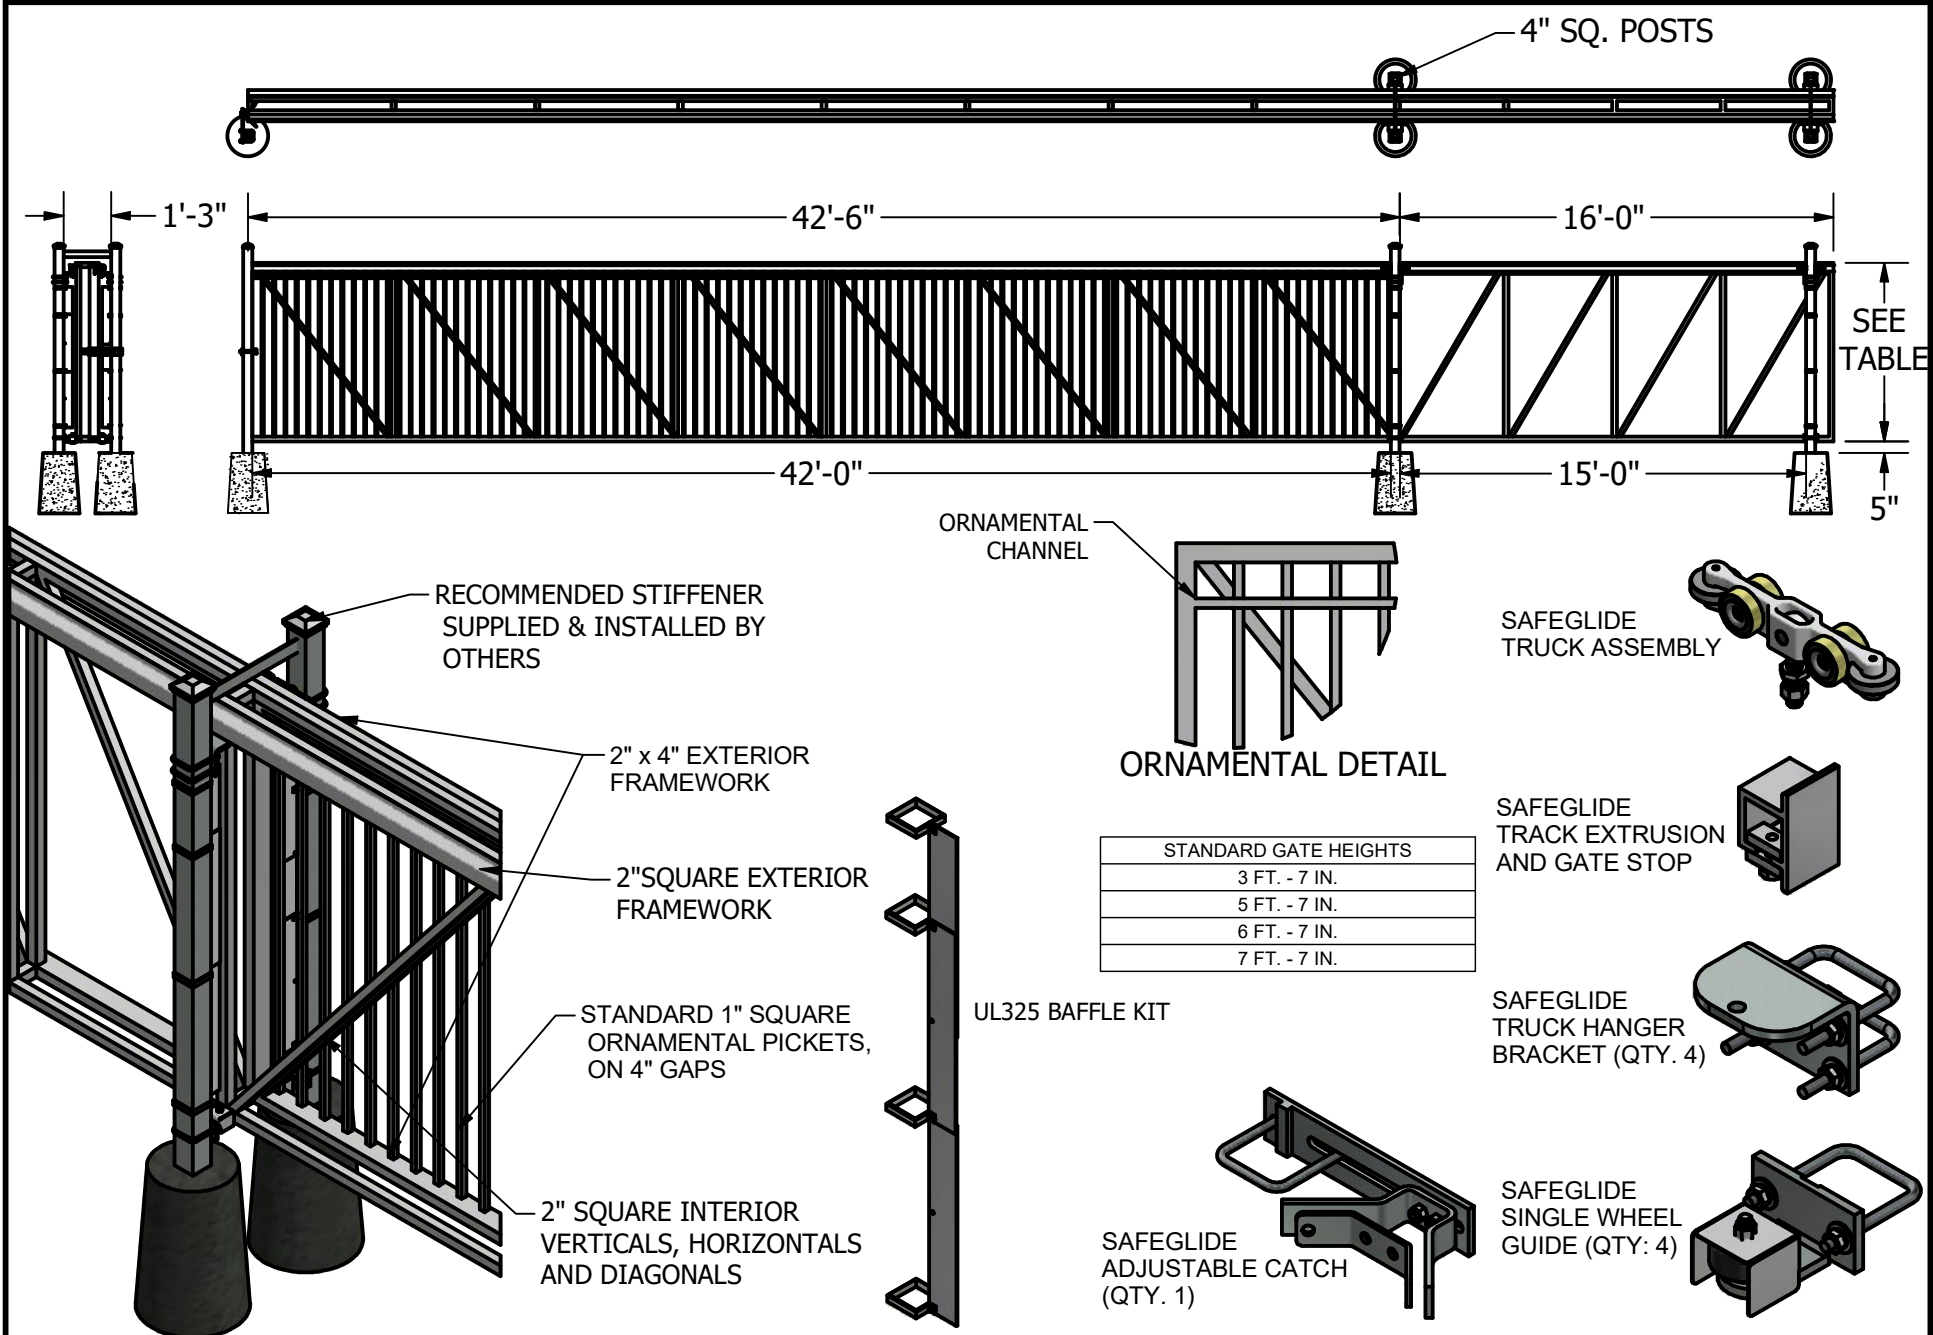

PRO ACCESS SYSTEMS Pro Access 116 Paul Street Elburn, IL 60119 (630) 426-0022		JOB NAME:	DATE:
DRAWN BY: IL	DATE: 7/19/2018	DRAWING NAME: MICRO 42,81	P.O. #:
SCALE:	CUSTOMER:		SIGNATURE:

NOTE: GATES 10' HIGH AND UP ARE MANUFACTURED IN TWO PIECES AND REQUIRE FIELD ASSEMBLY. CONTACT PRO ACCESS FOR ADDITIONAL INFORMATION.