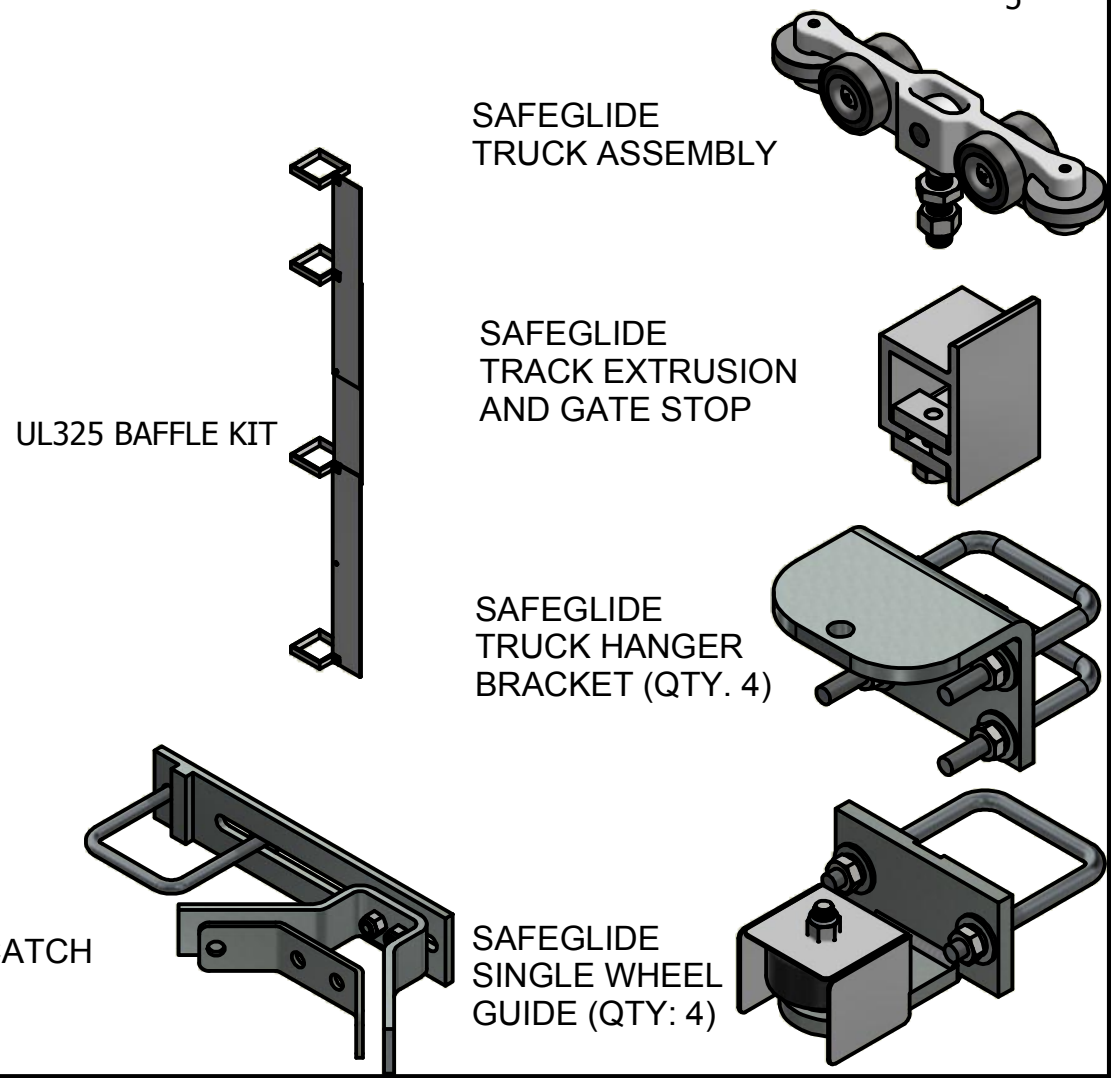

ORNAMENTAL DETAIL

STANDARD GATE HEIGHTS
3 FT. - 7 IN.
5 FT. - 7 IN.
6 FT. - 7 IN.
7 FT. - 7 IN.

NOTE: GATES 10' HIGH AND UP ARE MANUFACTURED IN TWO PIECES AND REQUIRE FIELD ASSEMBLY. CONTACT PRO ACCESS FOR ADDITIONAL INFORMATION.