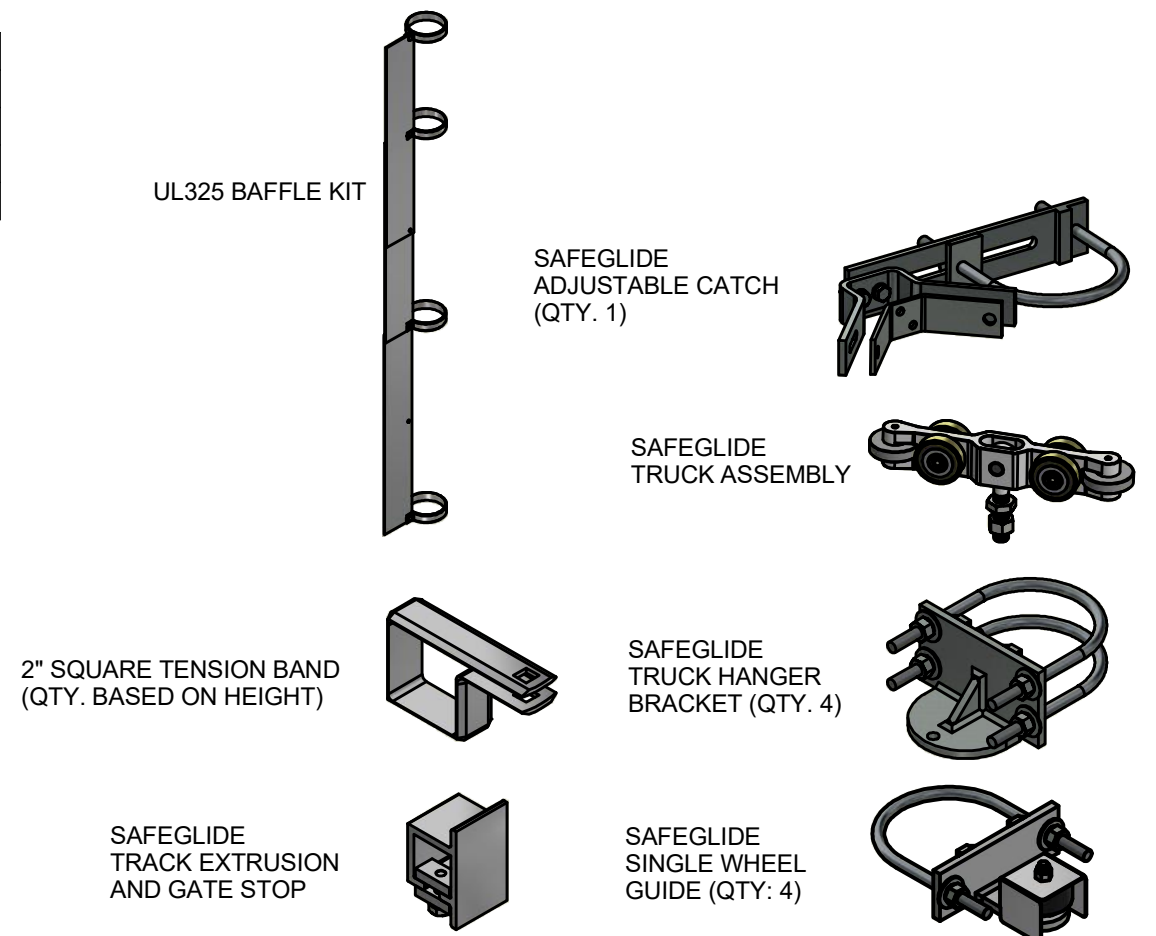

STANDARD GATE HEIGHTS	
3 FT. - 7 IN.	
5 FT. - 7 IN.	
6 FT. - 7 IN.	
7 FT. - 7 IN.	

NOTE: GATES 10' AND UP ARE MANUFACTURED IN TWO PIECES AND REQUIRE FIELD ASSEMBLY. CONTACT PRO ACCESS FOR ADDITIONAL INFORMATION.