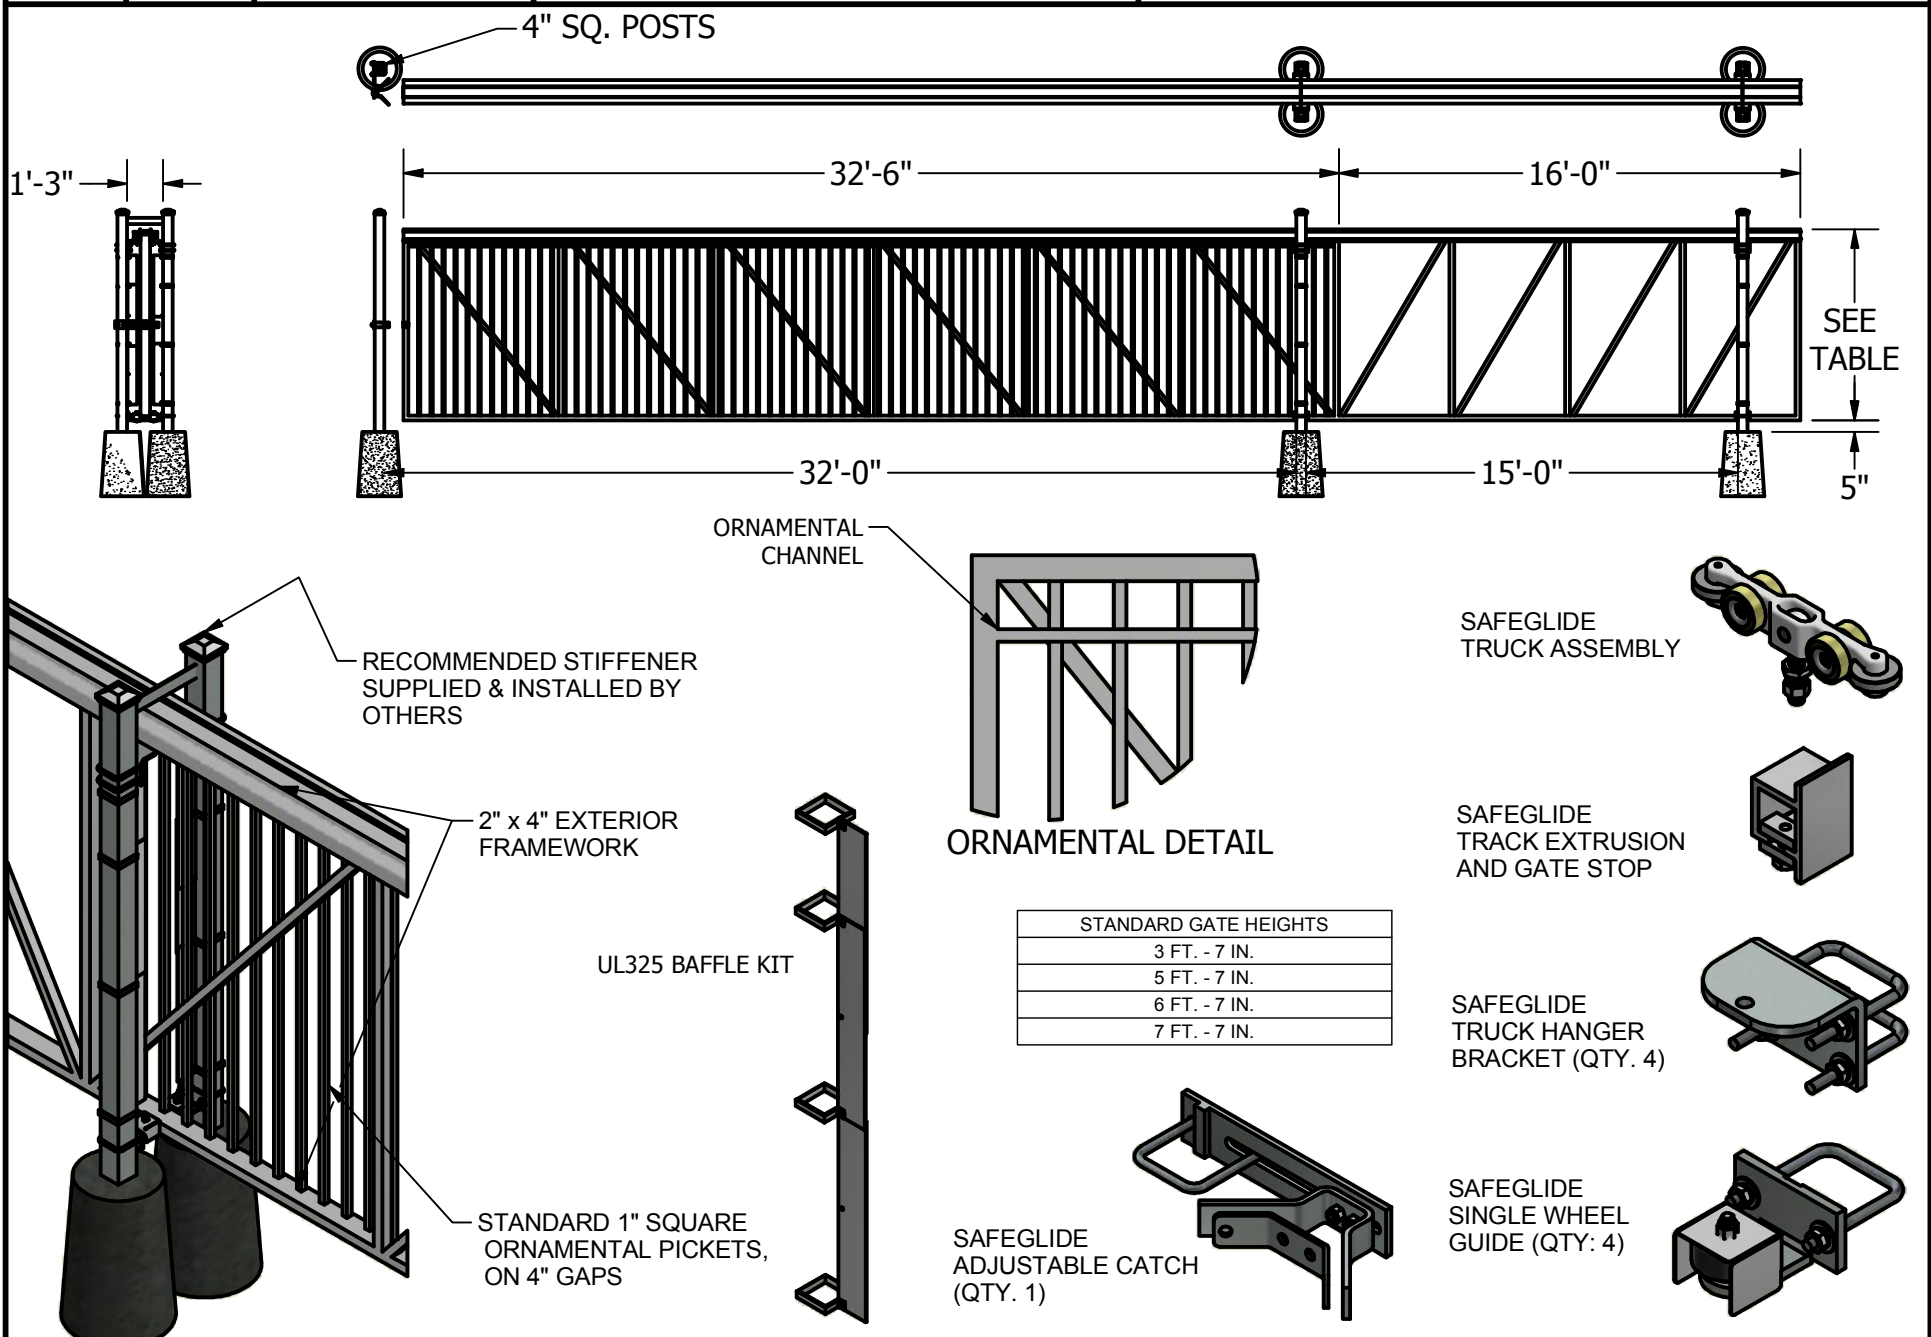

PRO ACCESS SYSTEMS Pro Access 116 Paul Street Elburn, IL 60119 (630) 426-0022		JOB NAME:	DATE:
DRAWN BY: IL	DATE: 7/19/2018	DRAWING NAME: TWIN TRACK 32,81	P.O. #:
SCALE:		CUSTOMER:	SIGNATURE:

NOTE: GATES 10' HIGH AND UP ARE MANUFACTURED IN TWO PIECES AND REQUIRE FIELD ASSEMBLY. CONTACT PRO ACCESS FOR ADDITIONAL INFORMATION.