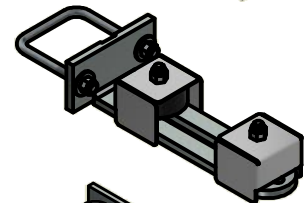

STANDARD GATE HEIGHTS	
3 FT. - 7 IN.	
5 FT. - 7 IN.	
6 FT. - 7 IN.	
7 FT. - 7 IN.	

UL325 BAFFLE KIT

SAFEGLIDE TRUCK HANGER BRACKET (QTY. 2)

SAFEGLIDE TRUCK ASSEMBLY

SAFEGLIDE TRACK EXTRUSION AND GATE STOP

SAFEGLIDE DOUBLE WHEEL GUIDE (QTY. 2)

SAFEGLIDE ADJUSTABLE CATCH (QTY. 1)