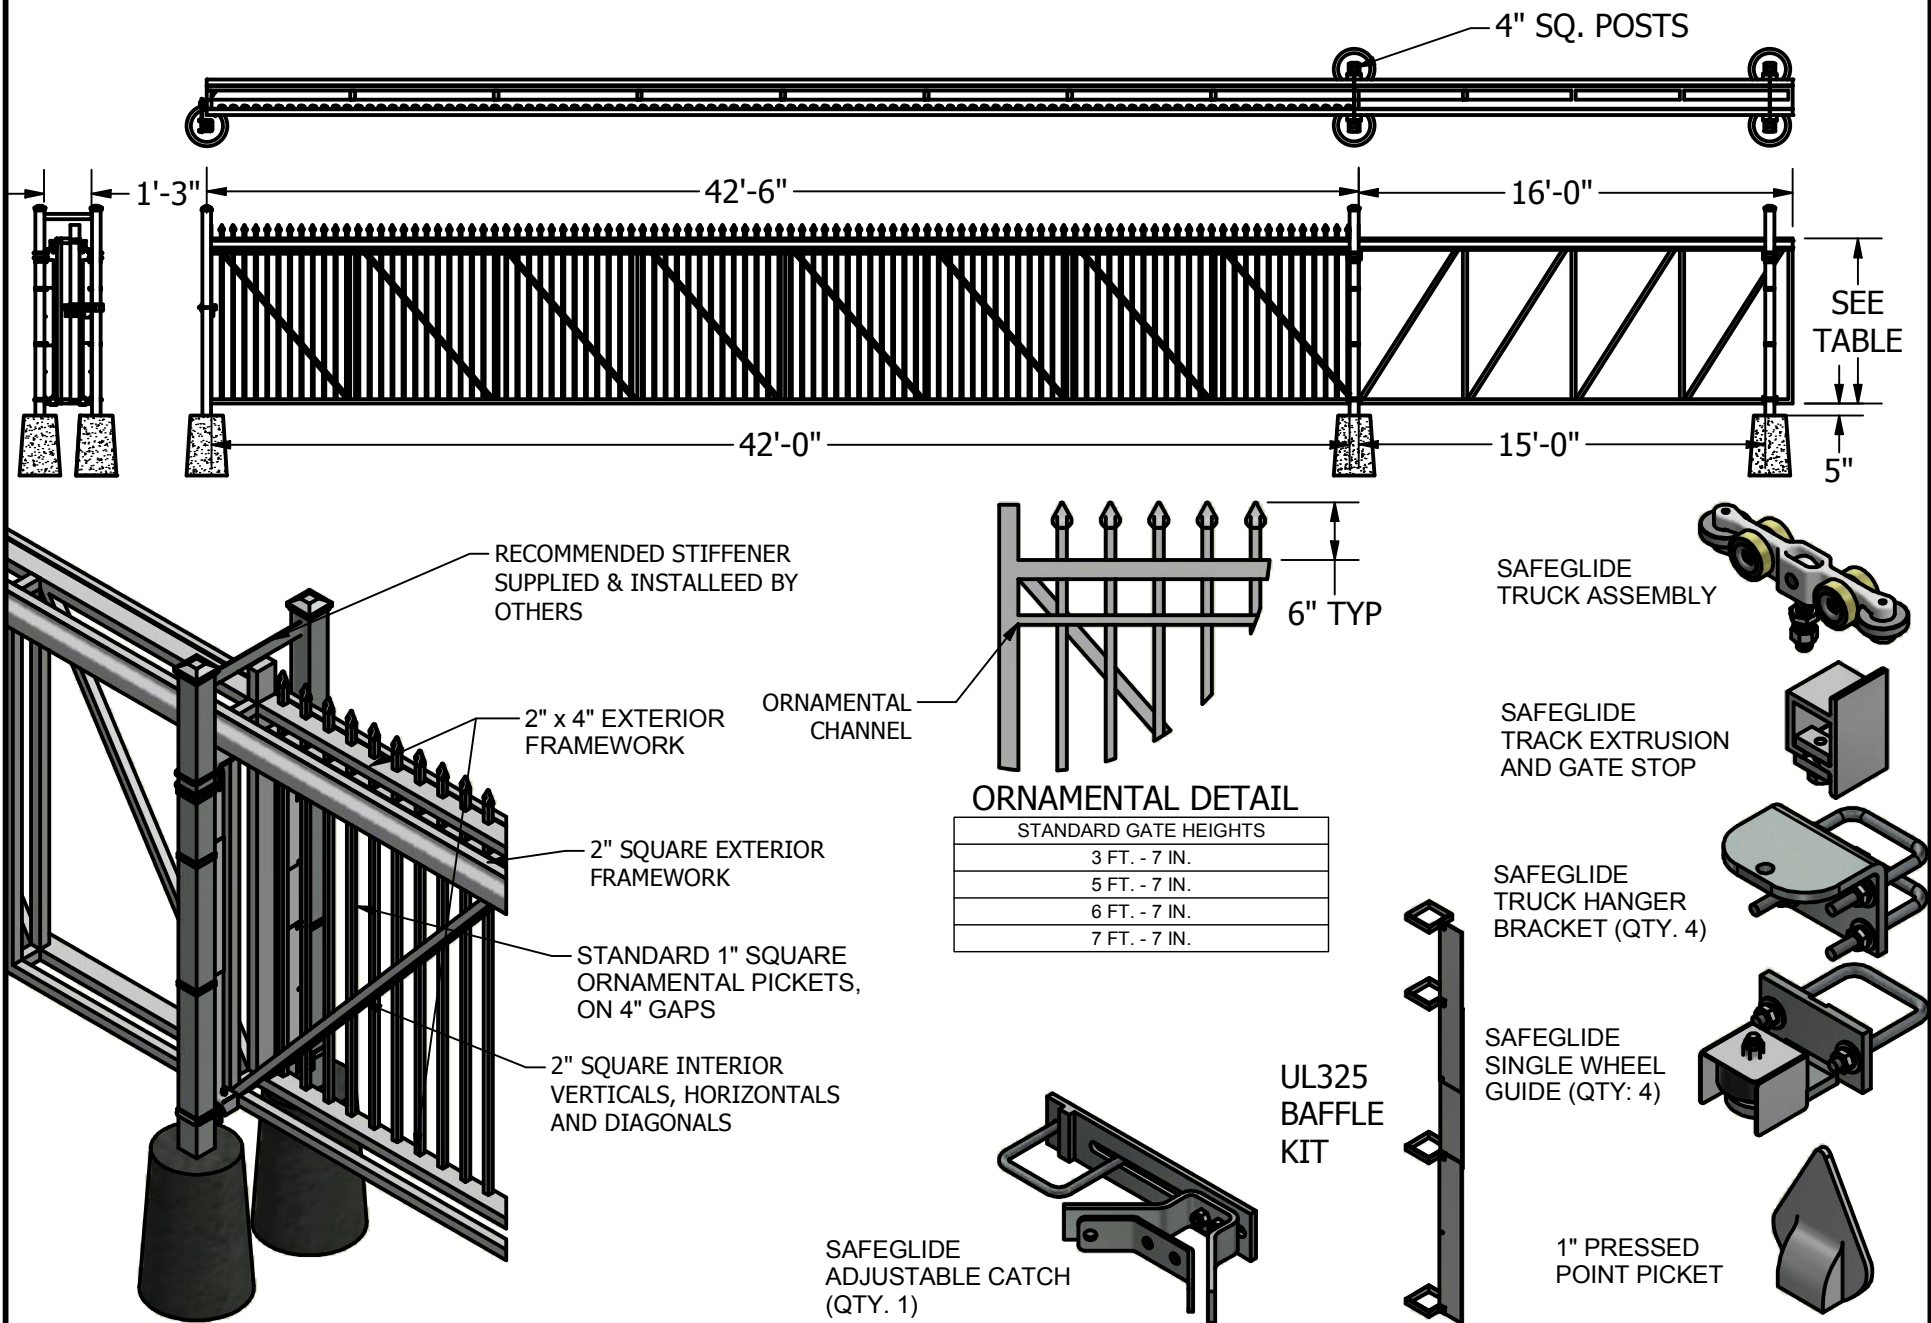

PRO ACCESS SYSTEMS		Pro Access 116 Paul Street Elburn, IL 60119 (630) 426-0022	JOB NAME:	DATE:
DRAWN BY: IL	DATE: 7/19/2018	DRAWING NAME: MICRO 42,82	CUSTOMER:	P.O. #:
SCALE:				SIGNATURE:

NOTE: GATES 10' HIGH AND UP ARE MANUFACTURED IN TWO PIECES AND REQUIRE FIELD ASSEMBLY. CONTACT PRO ACCESS FOR ADDITIONAL INFORMATION.