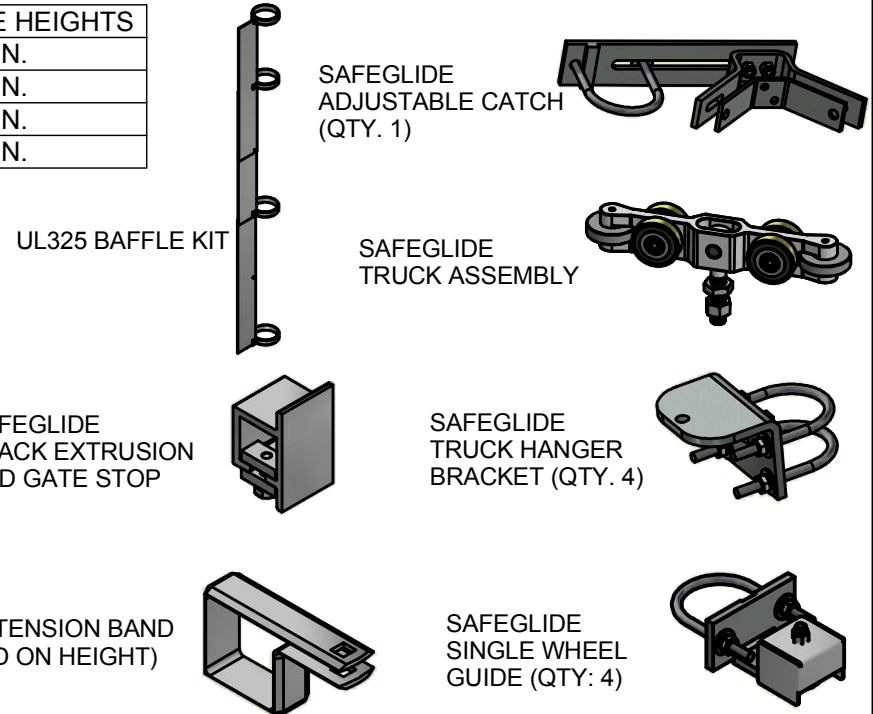

STANDARD GATE HEIGHTS	
3 FT. - 7 IN.	
5 FT. - 7 IN.	
6 FT. - 7 IN.	
7 FT. - 7 IN.	

NOTE: GATES 10' AND UP ARE MANUFACTURED IN TWO PIECES AND REQUIRE FIELD ASSEMBLY. CONTACT PRO ACCESS FOR ADDITIONAL INFORMATION.