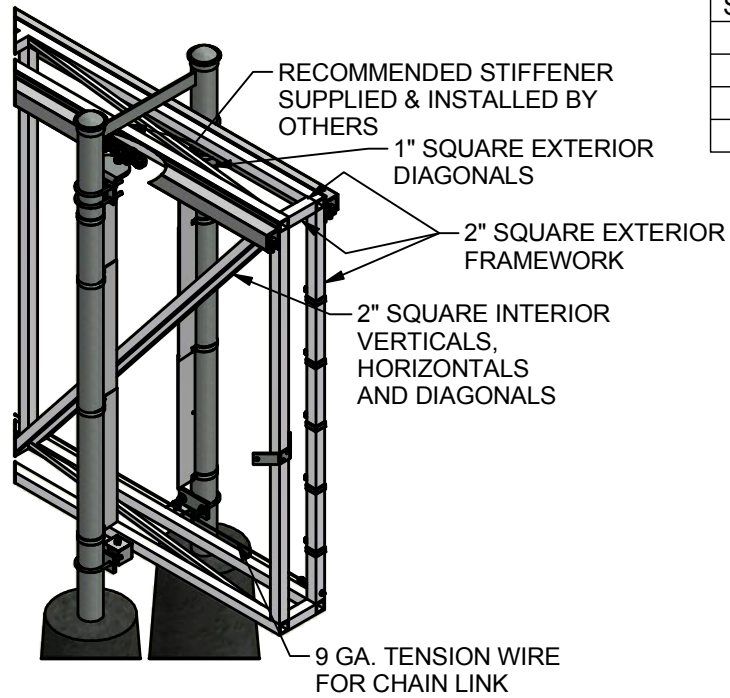

STANDARD GATE HEIGHTS	
3 FT. - 7 IN.	
5 FT. - 7 IN.	
6 FT. - 7 IN.	
7 FT. - 7 IN.	

NOTE: GATES 10' AND UP ARE MANUFACTURED IN TWO PIECES AND REQUIRE FIELD ASSEMBLY. CONTACT PRO ACCESS FOR ADDITIONAL INFORMATION.