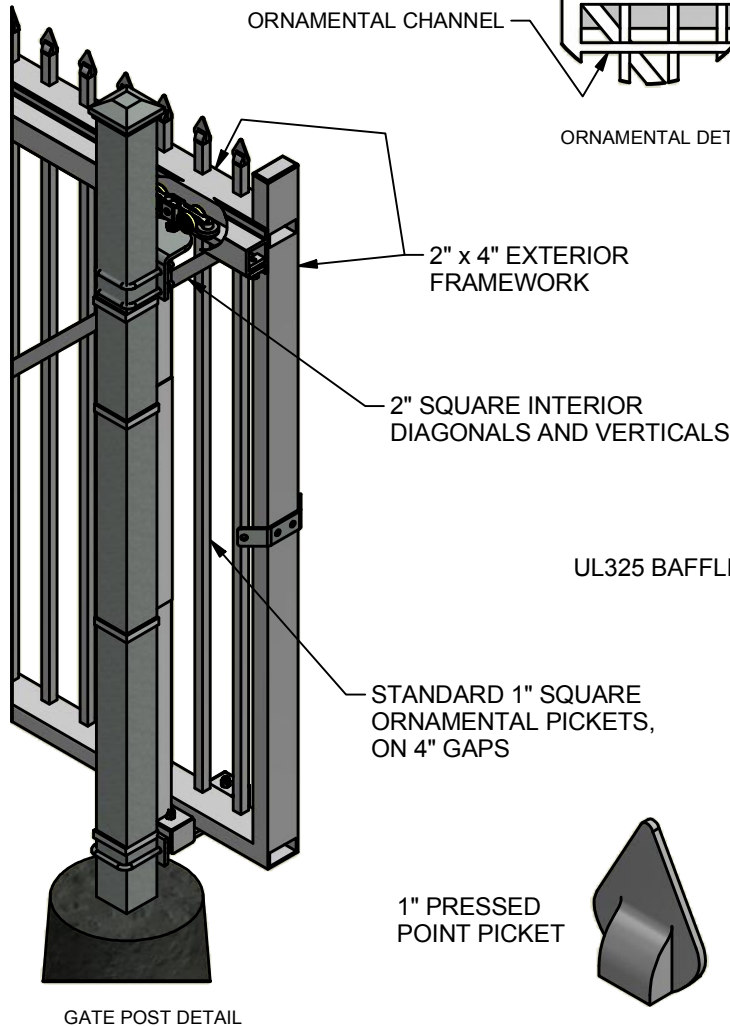

STANDARD GATE HEIGHTS	
3 FT. - 7 IN.	
5 FT. - 7 IN.	
6 FT. - 7 IN.	
7 FT. - 7 IN.	

UL325 BAFFLE KIT

SAFEGLIDE TRUCK HANGER BRACKET (QTY. 2)

SAFEGLIDE TRUCK ASSEMBLY

SAFEGLIDE TRACK EXTRUSION AND GATE STOP

SAFEGLIDE DOUBLE WHEEL GUIDE (QTY. 2)

SAFEGLIDE ADJUSTABLE CATCH (QTY. 1)