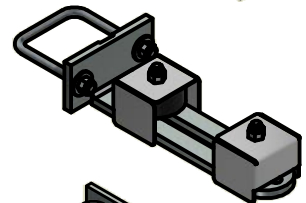

STANDARD GATE HEIGHTS	
3 FT. - 7 IN.	
5 FT. - 7 IN.	
6 FT. - 7 IN.	
7 FT. - 7 IN.	

UL325 BAFFLE KIT

SAFEGLIDE TRUCK HANGER BRACKET (QTY. 2)

SAFEGLIDE TRUCK ASSEMBLY

SAFEGLIDE TRACK EXTRUSION AND GATE STOP

SAFEGLIDE DOUBLE WHEEL GUIDE (QTY. 2)

SAFEGLIDE ADJUSTABLE CATCH (QTY. 1)