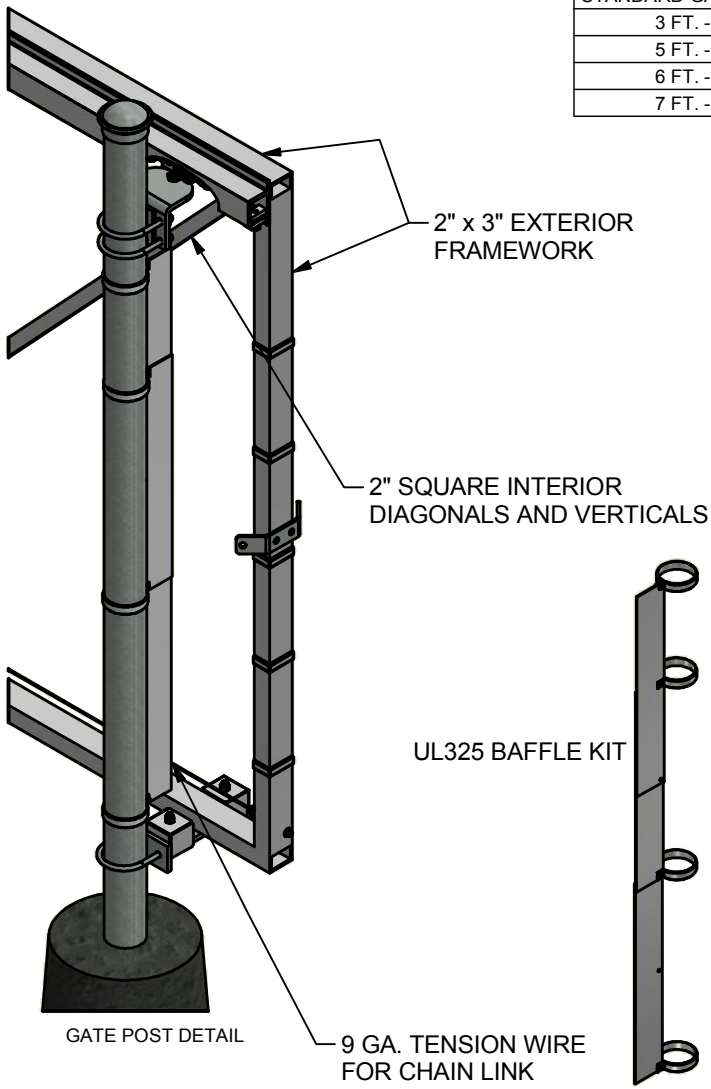

STANDARD GATE HEIGHTS
3 FT. - 7 IN.
5 FT. - 7 IN.
6 FT. - 7 IN.
7 FT. - 7 IN.

NOTE: GATES 10' HIGHT AND UP ARE MANUFACTURED IN TWO PIECES AND REQUIRE FIELD ASSEMBLY. CONTACT PRO ACCESS FOR ADDITIONAL INFORMATION.